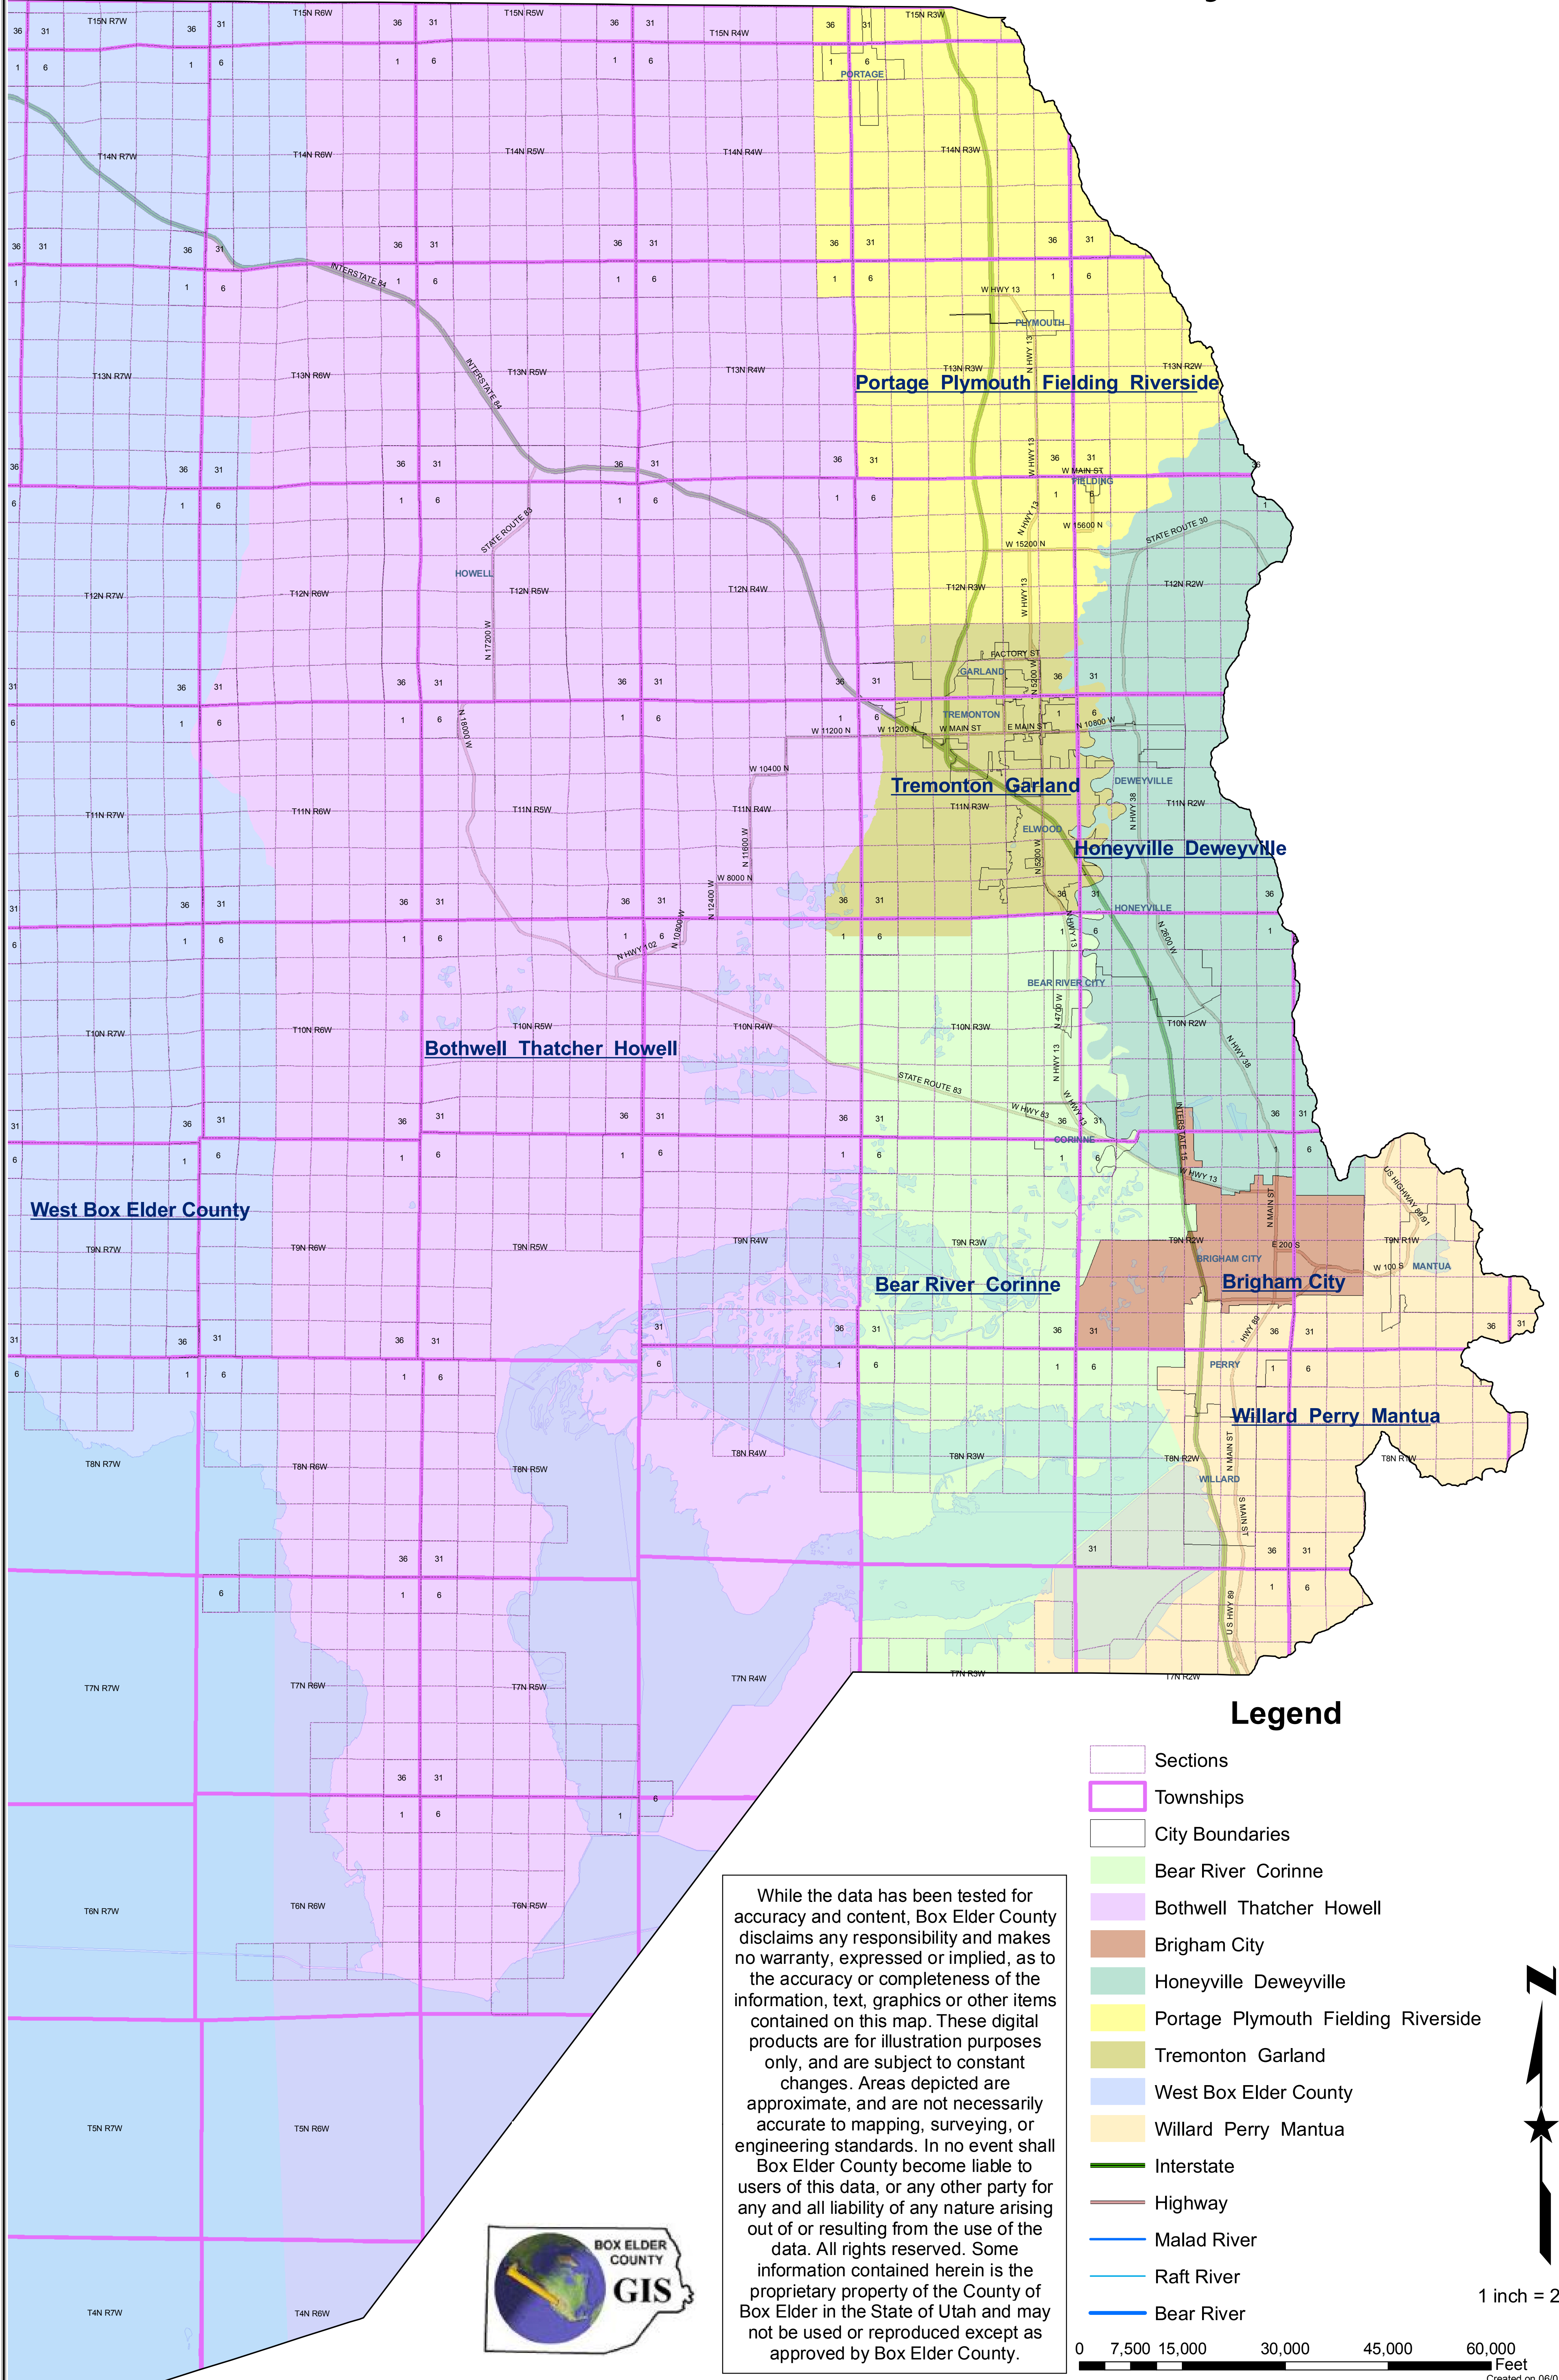

Bear River Water Conservancy District

West Box Elder County

Bothwell Thatcher Howell

Portage Plymouth Fielding Riverside

Tremonton Garland

Honeyville Deweyville

Bear River Corinne

Brigham City

Willard Perry Mantua

Legend

- Sections
- Townships
- City Boundaries
- Bear River Corinne
- Bothwell Thatcher Howell
- Brigham City
- Honeyville Deweyville
- Portage Plymouth Fielding Riverside
- Tremonton Garland
- West Box Elder County
- Willard Perry Mantua
- Interstate
- Highway
- Malad River
- Raft River
- Bear River

While the data has been tested for accuracy and content, Box Elder County disclaims any responsibility and makes no warranty, expressed or implied, as to the accuracy or completeness of the information, text, graphics or other items contained on this map. These digital products are for illustration purposes only, and are subject to constant changes. Areas depicted are approximate, and are not necessarily accurate to mapping, surveying, or engineering standards. In no event shall Box Elder County become liable to users of this data, or any other party for any and all liability of any nature arising out of or resulting from the use of the data. All rights reserved. Some information contained herein is the proprietary property of the County of Box Elder in the State of Utah and may not be used or reproduced except as approved by Box Elder County.

1 inch = 2 miles